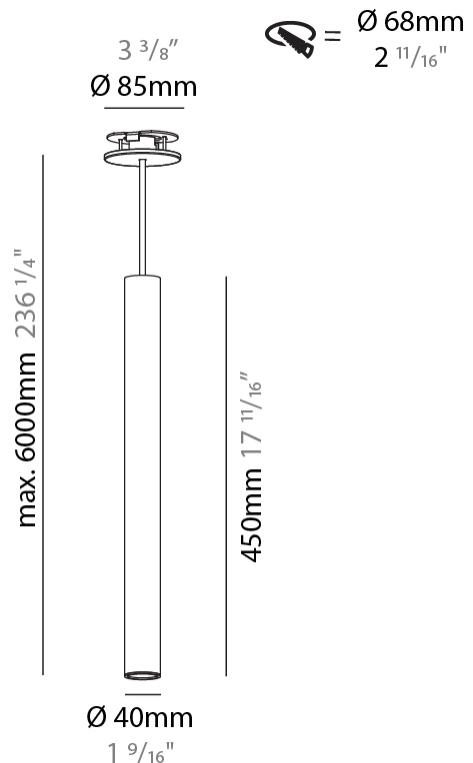

GENERAL

Series: Hangover
Subseries: Hangover Monopoint Recessed Canopy
Brand: Prolicht
Division: Architectural
Mounting Type: Suspension
Mounting Location: Ceiling
Subcategory: Pendant

PHYSICAL

Shape: Cylinder
Diameter (mm): 40
Diameter (in): 1 9/16
Height (mm): 450
Height (in): 17 11/16
Max. Overall Height (mm): 2450
Max. Overall Height (in): 96 7/16
Light Distribution: Downlight
Diffuser: Shine Ring 0-6
Fixture Finish: SSR / BKV / CWI / CRY / HAB / UFT / ITA / RUA / FTG / MYG / LOD / PUS / FRO / FUP / KIA / POP / BLS / SPG / MEY / GOH / GUM / CHC / COM / ABZ / JAG / OBR / MOS / ROR
Fixture Material: Aluminum
Cable Details: 2000mm / 6000mm Cable in White / Black / Orange / Red
Cut-out Measurements: 68mm / 2 11/16"

ELECTRICAL

Lamp Type: LED (Zhaga Standard)
Input Wattage (W): 10.9
Total Output Wattage (W): 9
Dimming: Non-Dimmable
Driver Included: Yes
Driver Location: Integrated
Driver Type: Constant Current
Driver Class: Class 2
Input Voltage (V): 120
Constant Current (MA): 500
Upon Request: Remote: 0-10Vdc dimming / Phase dimming 120Vac

LED

Number of LEDs: 1
Color Temperature (°K): 2700 / 3000 / 4000
Max. Delivered Lumen (lm): 842
CRI: >90 CRI
Lamp Life (hrs): 50000
Upon Request: ***3500K available in minimum quantities (larger quantities upon request)

OPTICAL

Reflector°: 40 / 50

RATINGS AND CERTIFICATIONS

Certified By: Certified for North American Standards
IP rating: IP20